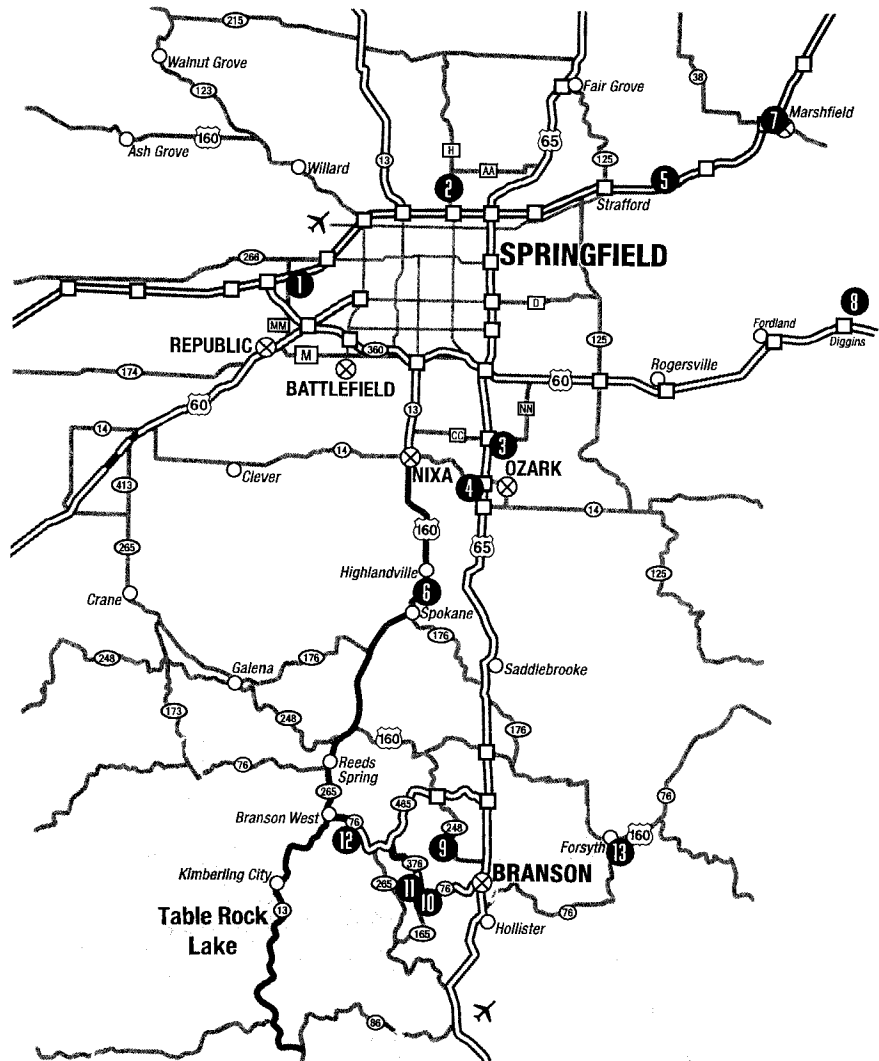

13 YOGI BEARS JELLYSTONE PARK CAMP

11020 MO 76
Forsyth, MO 65653
417-546-3000
jellystonebranson.com